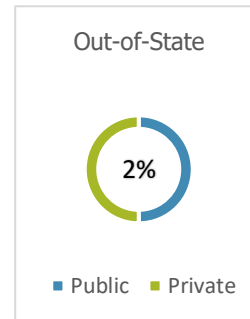

Class of 2021

COLLEGE ENROLLMENT

4-year Colleges: 76%
2-year Colleges: 14%

Wisconsin Public: 72%
Wisconsin Private: 24%

Out of State Public: 1%
Out of State Private: 1%

Graduates of the Classes of 2020 & 2021 are attending the following colleges and universities:

Adrian College
 Alverno College
 Arizona State University-Tempe
 The University of Arizona
 Augsburg University
 Baylor University
 Bellin College
 Belmont University
 Benedictine College
 Berklee College of Music
 Butler University
 Cardinal Stritch University
 Carroll University
 Carthage College
 Catholic University of America
 College of Charleston
 University of Chicago
 Clemson University
 University of Colorado Boulder
 Colorado State University-Fort Collins
 Concordia University-Wisconsin
 Cornell University
 Dominican University
 University of Dubuque
 Duke University
 Eastern Kentucky University
 Edgewood College
 Ferris State University
 Fordham University
 Fox Valley Technical College
 Franciscan University of Steubenville
 Grand Canyon University-Traditional Campus
 University of Illinois at Urbana-Champaign
 Indiana University-Bloomington