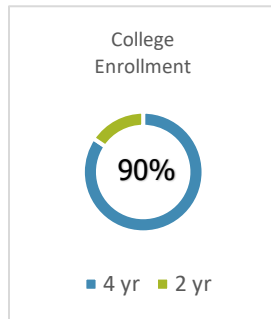

Class of 2021

COLLEGE ENROLLMENT

4-year Colleges: 76%
2-year Colleges: 14%