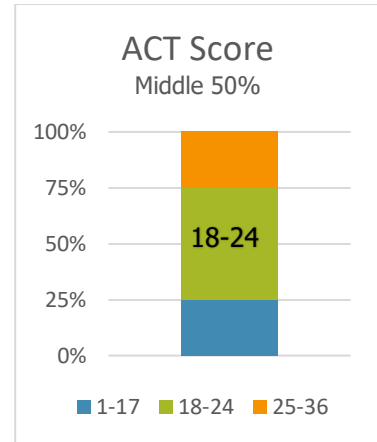

MISSION

St. Mary's Springs Academy, rooted in Christ's teaching, academic excellence, and service to Church and community, prepares students to meet global challenges and become leaders for tomorrow.

St. Mary's Springs Academy High School is a private, Catholic, co-educational, college preparatory school owned by the Archdiocese of Milwaukee. It was founded by the Sisters of St. Agnes in 1909 and is accredited by the Cognia Global Accreditation Commission.

Class of 2022

High School Enrollment: **285**

Class of 2022: **75**

Free and Reduced-Price Lunch Eligible: **11%**

ACT Score Middle 50%: **18-24**

Class Rank: **St. Mary's Springs Academy does not rank students.** Due to the nature of our curriculum, competitive enrollment, and aptitude of our students, we believe that a statistical class rank would represent an inaccurate assessment of our students' abilities and potential for collegiate success.

Grading Scale

Semester Grades on transcripts are **unweighted.**

Highest gpa in the class of 2021: **4.19**

Grade	Percent Equivalent	Grade Point Equivalent
A+	99-100	4.3
A	95-98	4.0
A-	93-94	3.7
B+	91-92	3.3
B	87-90	3.0
B-	85-86	2.7
C+	83-84	2.3
C	79-82	2.0
C-	77-78	1.7
D+	75-76	1.3
D	72-74	1.0
D-	70-71	0.7
F	Below 70	0

Contact Information

255 County Road K
Fond du Lac, WI 54937
Voice: (920) 921-4870
Fax: (920) 922-7849

CEEB Code: **500675**

<https://www.smsacademy.org/>

President

Stacey Akey
920-322-8007
sakey@smsacademy.org

Principal

Eamonn O'Keeffe
920-322-8061
eokeeffe@smsacademy.org

Athletic Director

Greg Hoffmann
920-322-8067
ghoffmann@smsacademy.org

K-12 Pupil Services

Heather Reilley
(920) 322-8045
hreilley@smsacademy.org

DISCIPLINARY REPORTING POLICY

It is St. Mary's Springs Academy (SMSA) policy not to comment on student discipline records. However, it should be noted that serious infractions result in dismissal from SMSA. We encourage and expect our students to be honest and forthright when applying to college.