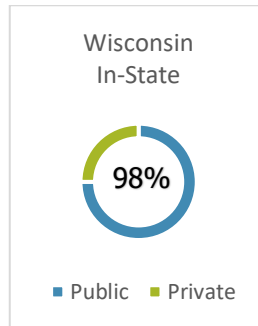

The **Youth Apprenticeship Program** integrates school-based and work-based learning to instruct students in employability and occupational skills defined by Wisconsin industries and the State of Wisconsin. Students are simultaneously enrolled in academic classes to meet the high school graduation requirements, in a YA related instruction class, and are employed by a participating employer under the supervision of a skilled mentor.

Class of 2021

COLLEGE ENROLLMENT

4-year Colleges: 76%
2-year Colleges: 14%

Wisconsin Public: 72%
Wisconsin Private: 24%

Out of State Public: 1%
Out of State Private: 1%

Graduates of the Classes of 2020 & 2021 are attending the following colleges and universities: